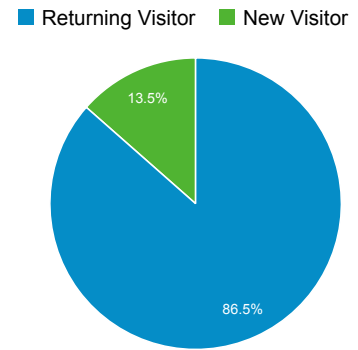

Audience Overview

Jan 1, 2013 - Dec 31, 2013

Overview

3,812,450 people visited this site

Visits 26,606,346	Unique Visitors 3,812,450	Pageviews 122,729,538
Pages / Visit 4.61	Avg. Visit Duration 00:03:55	Bounce Rate 31.61%
% New Visits 13.46%		

Language	Visits	% Visits
1. en-us	21,965,733	82.56%
2. mk-mk	1,311,325	4.93%
3. en	1,008,851	3.79%
4. en-gb	681,506	2.56%
5. de	175,681	0.66%
6. de-de	166,619	0.63%
7. it	159,821	0.60%
8. sr	156,924	0.59%
9. mk	142,554	0.54%
10. hr-hr	100,000	0.38%