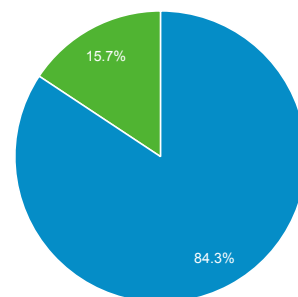

Sep 1, 2014 - Sep 30, 2014

Audience Overview

All Sessions
100.00%

+ Add Segment

Overview

Sessions
2,232,724

Users
602,135

Pageviews
5,192,455

Pages / Session
2.33

Avg. Session Duration
00:03:00

Bounce Rate
65.42%

% New Sessions
15.66%

Returning Visitor (blue) New Visitor (green)

Language	Sessions	% Sessions
1. en-us	1,699,483	76.12%
2. en-gb	156,062	6.99%
3. mk-mk	122,160	5.47%
4. en	52,598	2.36%
5. sr	30,112	1.35%
6. hr-hr	18,890	0.85%
7. de	18,528	0.83%
8. sr-rs	13,692	0.61%
9. de-de	12,819	0.57%
10. mk	10,613	0.48%