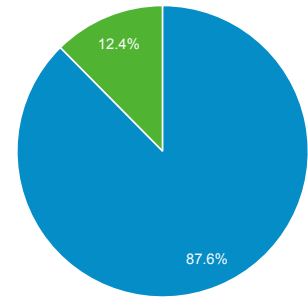

Jan 13, 2014 - Feb 12, 2014

Audience Overview

All Visits
100.00%

Overview

575,211 people visited this site

Visits 3,006,049	Unique Visitors 575,211	Pageviews 16,536,679
Pages / Visit 5.50	Avg. Visit Duration 00:03:55	Bounce Rate 0.26%
% New Visits 12.38%		

■ Returning Visitor ■ New Visitor

Language	Visits	% Visits
1. en-us	2,372,823	78.93%
2. mk-mk	162,005	5.39%
3. en-gb	123,425	4.11%
4. en	113,004	3.76%
5. sr	24,511	0.82%
6. de-de	21,452	0.71%
7. hr-hr	19,302	0.64%
8. de	19,094	0.64%
9. it	18,042	0.60%
10. mk	16,985	0.57%