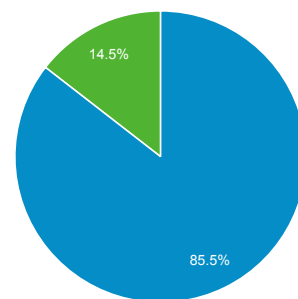

# Audience Overview

All Sessions  
100.00%

+ Add Segment

## Overview

Sessions

Sessions  
**63,715,135**

Users  
**9,216,021**

Pageviews  
**230,412,402**

Pages / Session  
**3.62**

Avg. Session Duration  
**00:03:43**

Bounce Rate  
**43.82%**

% New Sessions  
**14.46%**

Returning Visitor New Visitor

Language	Sessions	% Sessions
1. en-us	51,063,647	80.14%
2. mk-mk	3,402,629	5.34%
3. en-gb	2,460,382	3.86%
4. en	2,203,277	3.46%
5. sr	519,095	0.81%
6. de	453,908	0.71%
7. mk	446,348	0.70%
8. de-de	371,367	0.58%
9. it	353,807	0.56%
10. hr-hr	308,953	0.48%