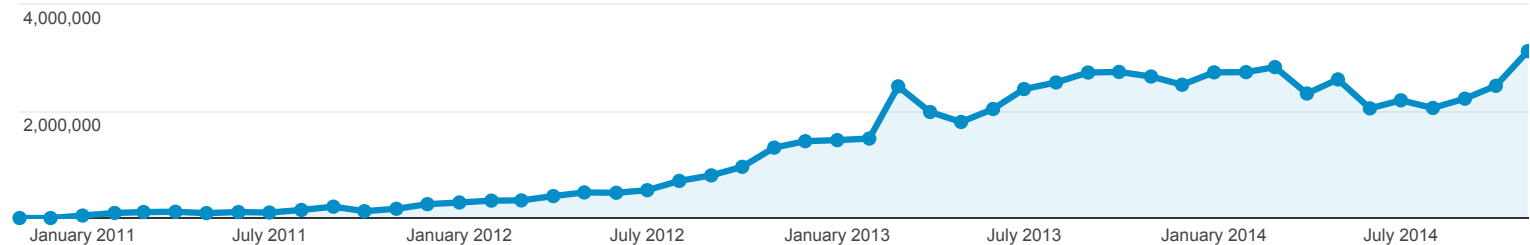

# Audience Overview

All Sessions  
100.00%

+ Add Segment

## Overview

Sessions

Sessions  
**63,715,135**

Users  
**9,216,021**

Pageviews  
**230,412,402**

Pages / Session  
**3.62**

Avg. Session Duration  
**00:03:43**

Bounce Rate  
**43.82%**